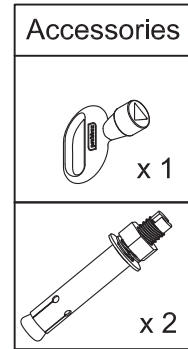

www.probbax.com
info@probbax.com

Instructions / Installation / Instalación / Installazione / Installatie / Montage Anleitung

Wall-mounted ashtray with roof AT-0402

1 Wall-mounting

2 Emptying

①

③

②