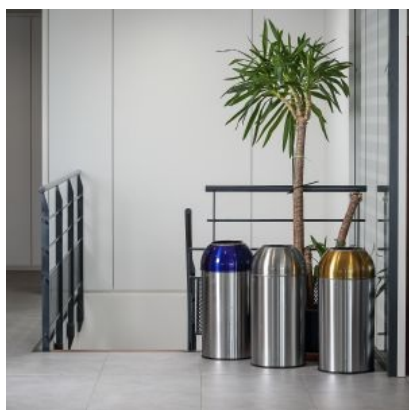

Waste separation Open Dome receptacle 40L

↓ 1 Stream  Modulaire  Recyclage

Technical information

Item code	OD-6140-SSSTL
Colour	Satin stainless steel
Dimensions (in cm)	74 (H) x 35 (W) x 35 (L)
Packaging dimensions (in cm)	72.5 (H) x 38 (W) x 38 (L)
Master carton dimensions (in cm)	72.5 (H) x 38 (W) x 38 (L)
Carton volume	0.1 m³
Quantity per master carton	1
Quantity per euro pallet	15
Net weight	3.3 kg
Gross weight	4.7 kg
EAN code	4897020626428
Custom HS code (Intrastat)	73239900
Perimeter of bin top opening or of inside liner (in cm)	101
Material	Stainless steel 430 (base) & 201 (lid)

Features and benefits

An esthetical solution for stylish waste separation.

- **Large no-touch opening** (20 cm in diameter) to dispose of waste without contact with the hands.
- Available in **7 colours** to facilitate **waste sorting** or to match the interior decoration.
- Removable lid, varnish finish
- **Easy emptying** thanks to the stainless steel bag holder
- Fitted with a rubber ring at the bottom to protect floors.