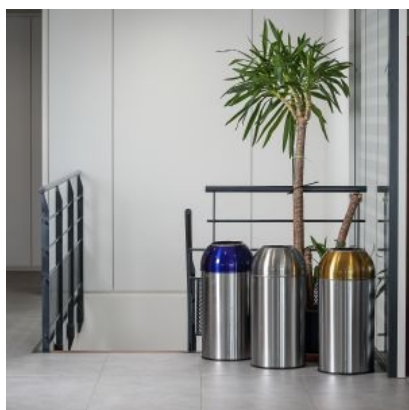

Waste separation Open Dome receptacle 40L

↓ 1 Stream  Modulaire  Recyclage

Technical information

Item code	OD-6140-SBLU
Colour	Satin stainless steel / Electric blue
Dimensions (in cm)	74 (H) x 35 (W) x 35 (L)
Packaging dimensions (in cm)	72.5 (H) x 38 (W) x 38 (L)
Master carton dimensions (in cm)	72.5 (H) x 38 (W) x 38 (L)
Carton volume	0.1 m³
Quantity per master carton	1
Quantity per euro pallet	15
Net weight	3.3 kg
Gross weight	4.7 kg
EAN code	4897020626398
Custom HS code (Intrastat)	73239900
Perimeter of bin top opening or of inside liner (in cm)	101
Material	Stainless steel 430 (base) & 201 (lid)

Features and benefits

An esthetical solution for stylish waste separation.

- **Large no-touch opening** (20 cm in diameter) to dispose of waste without contact with the hands.
- Available in **7 colours** to facilitate **waste sorting** or to match the interior decoration.
- Removable lid, varnish finish
- **Easy emptying** thanks to the stainless steel bag holder
- Fitted with a rubber ring at the bottom to protect floors.